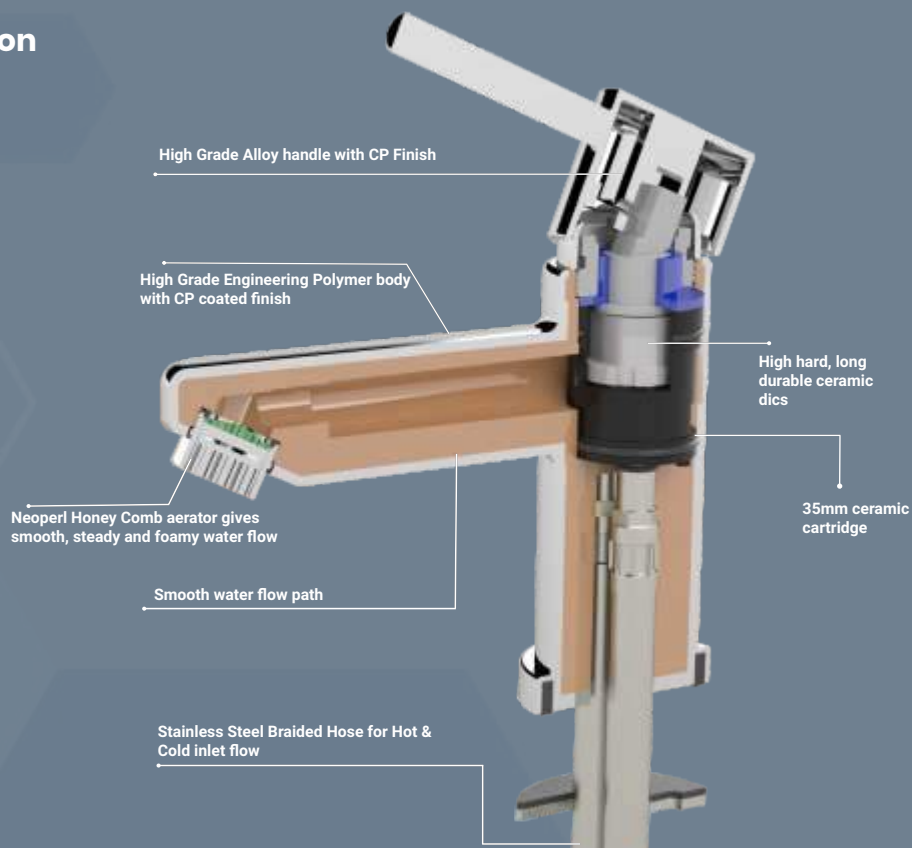

SPAREFLBAK001
L BEND ASSEMBLY KIT (WHITE)
MRP : 185/-

SPAREHSETISCO
HINGE SET - IDEAL
SEAT COVER
MRP : 50/-

SPAREFHLKT001
HOLDER KIT
MRP : 49/-

SPAREWMIXFA01
Wall Mixer Flange
Assembly -White
MRP : 59/-

SPAREARTSET01
AREATOR SET- WHITE
MRP : 25/-

SPAREWCPWTS02
WTS02-CP-TIME -1/2" BRASS HEAD(QT)
MRP : 220/-

SPAREWMBHWBLUW
3/4" QT BRASS HEAD WORK BLUE WASHER
MRP : 512/-

Innovative Products from Watertec

Basin Mixer

Cross Section