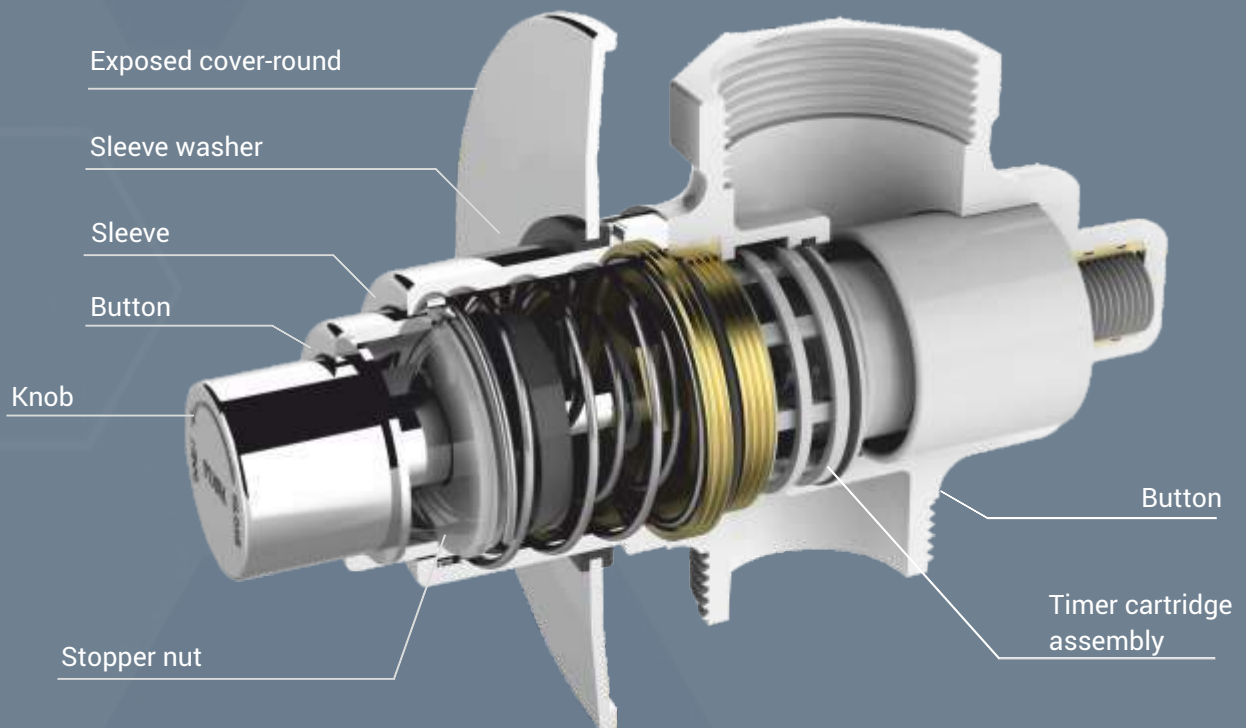

Concealed uPVC Dual Flush Valve

Cross Section