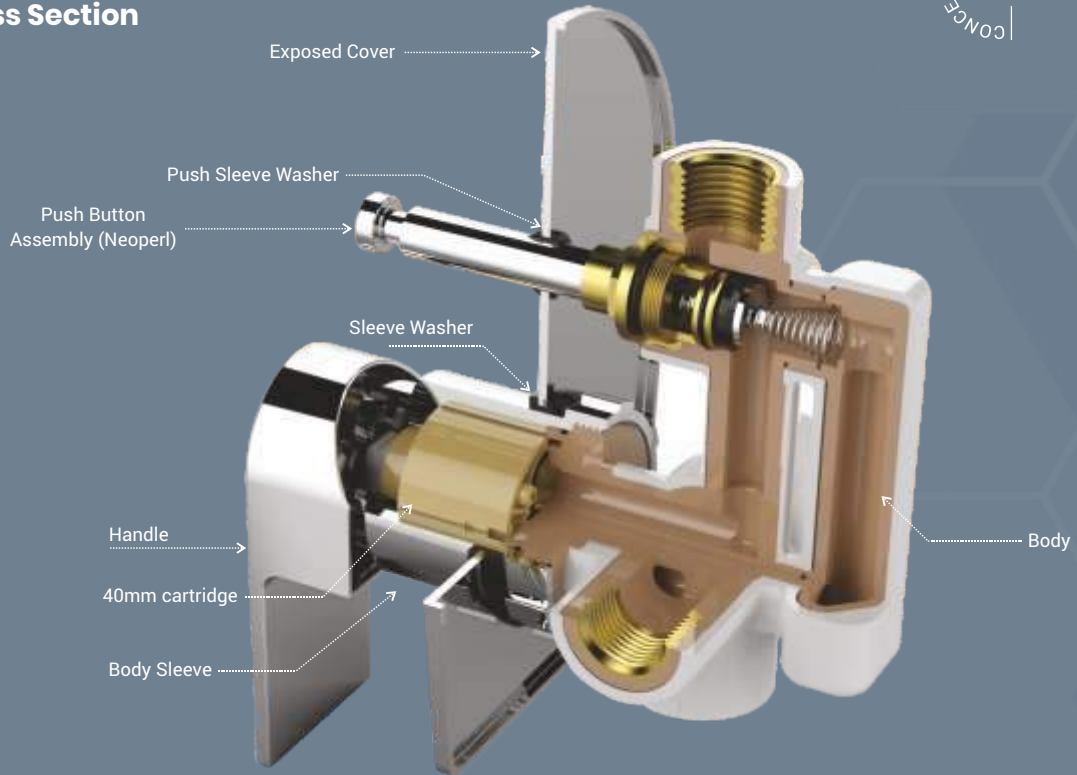

Innovative Products from Watertec

Concealed Bath & Shower Mixer

Cross Section